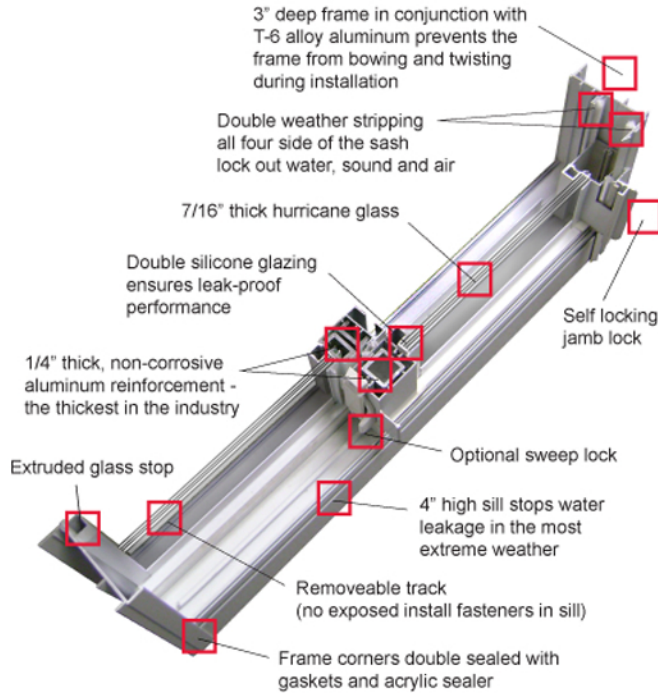

Residential Horizontal Sliding Windows

This Product Is Made For

Residential and Multi-Story buildings.

Why Buy This Product?

This window gives you the look of a more expensive casement window at a much lower cost.

Product Benefits

4" high sill stops water leakage in the most extreme weather.

Most economical window choice when filling multiple window openings. Reduces installation cost. Meets fire egress/bedroom code in most sizes

	Base Product	Options
Finish (Paint)	White / Bronze	20 Yr Krynar - Any Color Silver (Anodized Alternative)
Glass Thickness & Type	7/16 Annealed	7/16 HS, 3/4 Insulated-Impact * Pending
Glass Color	Clear	Tint, Lowe, Opaque, Reflective
Glass Interlayer	.090 PVB	.090 SGP
Locks	Self Locking Jamb Lock	Meeting rail sweep lock
Sizes (Min. & Max.)	Min. Width: 24" Max. Width: 74" - 2 panel Max. Width: 111" - 3 panel Min. Width: 36" - 3 panel	Min. Height: 16" Max. Height: 63" Max. Height: 63"