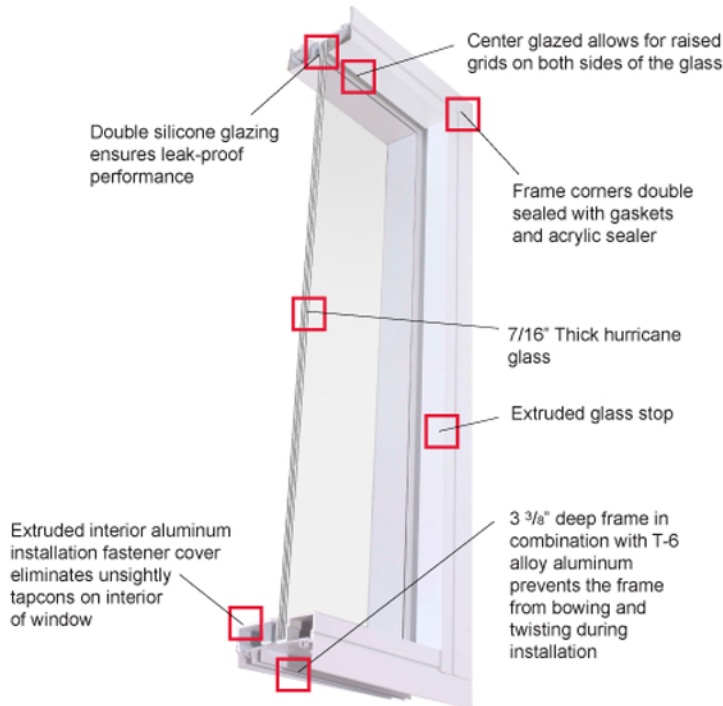

## Residential Fixed Picture Window

**This Product Is Made For**  
Residential and Multi-Story buildings.

### Why Buy This Product?

This product is an inexpensive way to bring in daylight when ventilation is not required.

### Product Benefits

Provides unobstructed views in a wide variety of sizes.

	Base Product	Options
<b>Finish (Paint)</b>	White / Bronze	20 Yr Krynar - Any Color Silver (Anodized Alternative)
<b>Glass Thickness &amp; Type</b>	7/16	7/16 HS, 3/4 Insulated/Impact *Pending
<b>Glass Color</b>	Clear	Tint, Low E, Opaque, Relective
<b>Glass Interlayer</b>	.090 PVB	.090 SGP
<b>Sizes (Min. &amp; Max.)</b>	Min. Width: 8" Max. Width: 144"	Min. Height: 8" (Max 32 sq. ft.) Max. Height: 144"