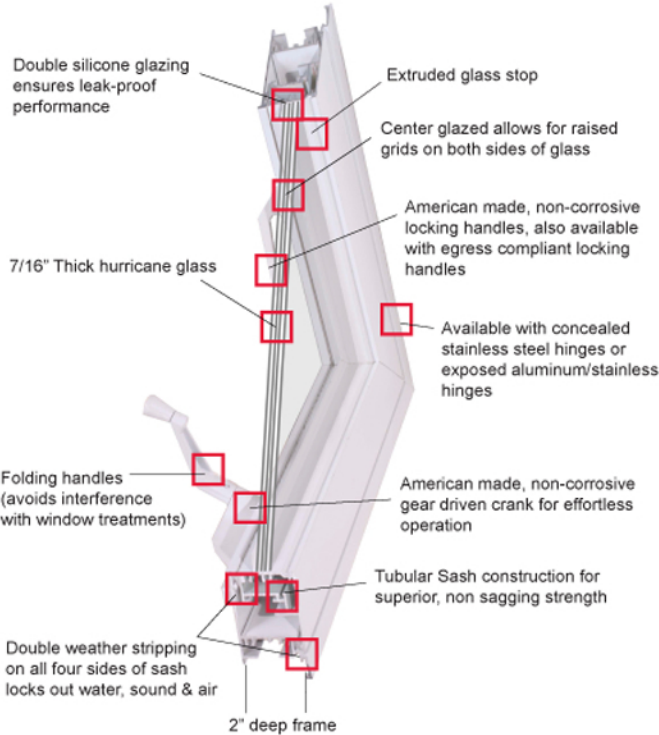

Residential Casement Window

This Product Is Made For

Residential buildings.

Why Buy This Product?

Casement windows give your home incredible eye appeal as well as 100% ventilation.

Product Benefits

Available with concealed or exposed butt hinges (for historical renovations).

Meets fire egress code in most sizes. Available in single or double sash configurations.

	Base Product	Options
Finish (Paint)	White / Bronze	20 Yr Krynar - Any Color Silver (Anodized Alternative)
Glass Thickness & Type	7/16 Annealed	7/16 HS
Glass Color	Clear	Tint, Low E, Opaque, Reflective
Glass Interlayer	.090 PVB	.120 UVEKOL
Locks	3 per sash	Egress lock
Sizes (Min. & Max.)	Single Min. Width: 18" Single Max. Width: 37" Double Min. Width: 36"	Min. Height: 22" Max. Height: 72" Max. Height: 72"
Performance Chart PDF	Product Approvals PDF	Brochure PDF