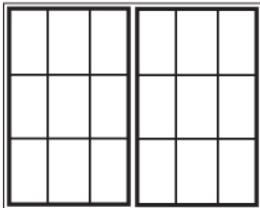

Window & Door Grid Patterns

Standard grid patterns are published in our brochures for windows and doors.

Non-standard grid patterns for rectangles.

Basic principles for understanding window and door nomenclature:

- All grid patterns are viewed from exterior
- All grid patterns are viewed from the left to right
- All grid patterns start with the width followed by the height
- All grid patterns for Single Hung windows start with the Top Lite followed by the Bottom Lite

Window & Door Grid Patterns

Picture Windows

Grid Pattern 3 x 3

Grid Pattern 3 x 5

Grid Pattern 1 x 5

Single Hung Windows

Grid Pattern 3 x 2 / FV

Grid Pattern 2 x 3 / FV

Grid Pattern 2 x 1 / FV

Grid Pattern 2 x 2 / 2 x 2

Grid Pattern 2 x 1 / 2 x 1

Grid Pattern 1 x 2 / 1 x 2

Casements, Horizontal Sliders & Sliding & Swing Doors

Grid Pattern 3 x 3 / 3 x 3

Grid Pattern 2 x 2

Grid Pattern 1 x 3 / 1 x 3